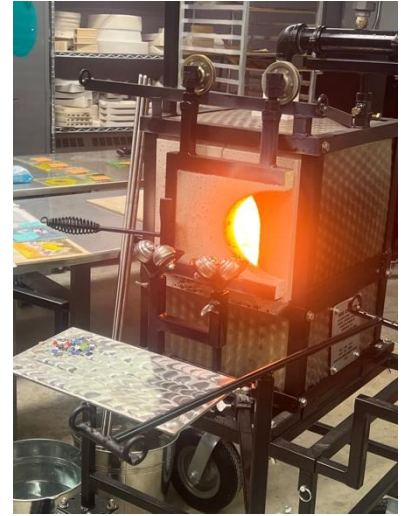

STUDENTS NAME: _____	AGE: _____
PARENT'S NAME: _____	
PHONE NUMBER: _____	
EMAIL: _____	
WHERE DID YOU HEAR ABOUT THE CONTEST? _____